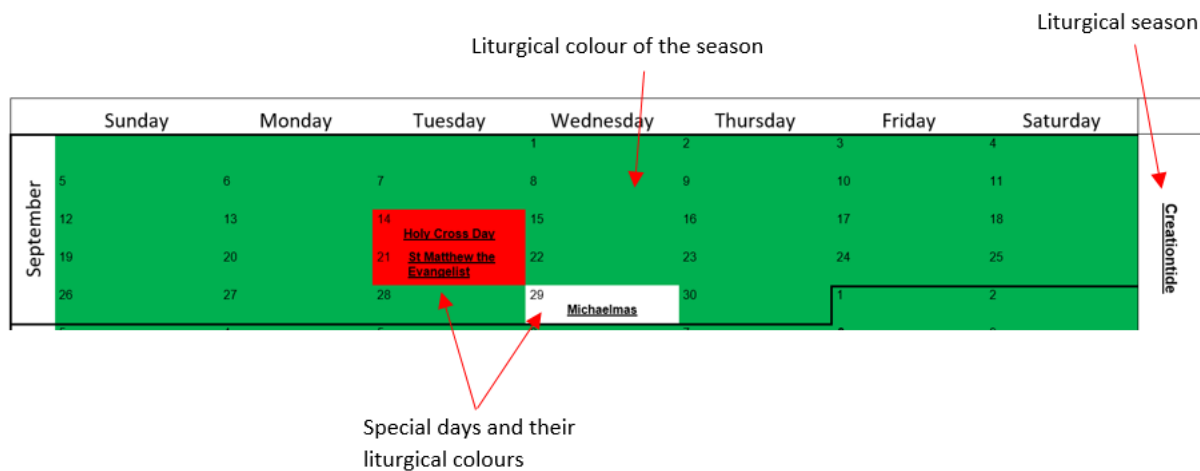

#### The Anglican Calendar

The liturgical calendar indicates the festivals and seasons of the Anglican Church. This calendar runs for the academic year. It shows the major festivals and saints' days. The festivals for some notable saints for our region are also included (*marked with \**). You can click on each item to find out more about it. This year, the calendar comes in two formats, the Diary Layout, as introduced last year, and the old Calendar Layout, as used previously. The information in both formats is the same.

#### Diary Layout

## Seasons of the Anglican Year

The Christian Year is made up of seasons. The year starts in early winter with the season of Advent, building towards the celebration of Christmas. After Christmas comes the season of Epiphany. This is followed by a period of 'Ordinary Time', the name for parts of the year which are in no particular season. From Ash Wednesday, we are in the season of Lent, preparing Christians for their most important feast of Easter. The season of Easter actually lasts for seven weeks, up to the celebration of Pentecost. Following this is a long period of Ordinary Time. This can be broken up with a season called Creationtide in early autumn.